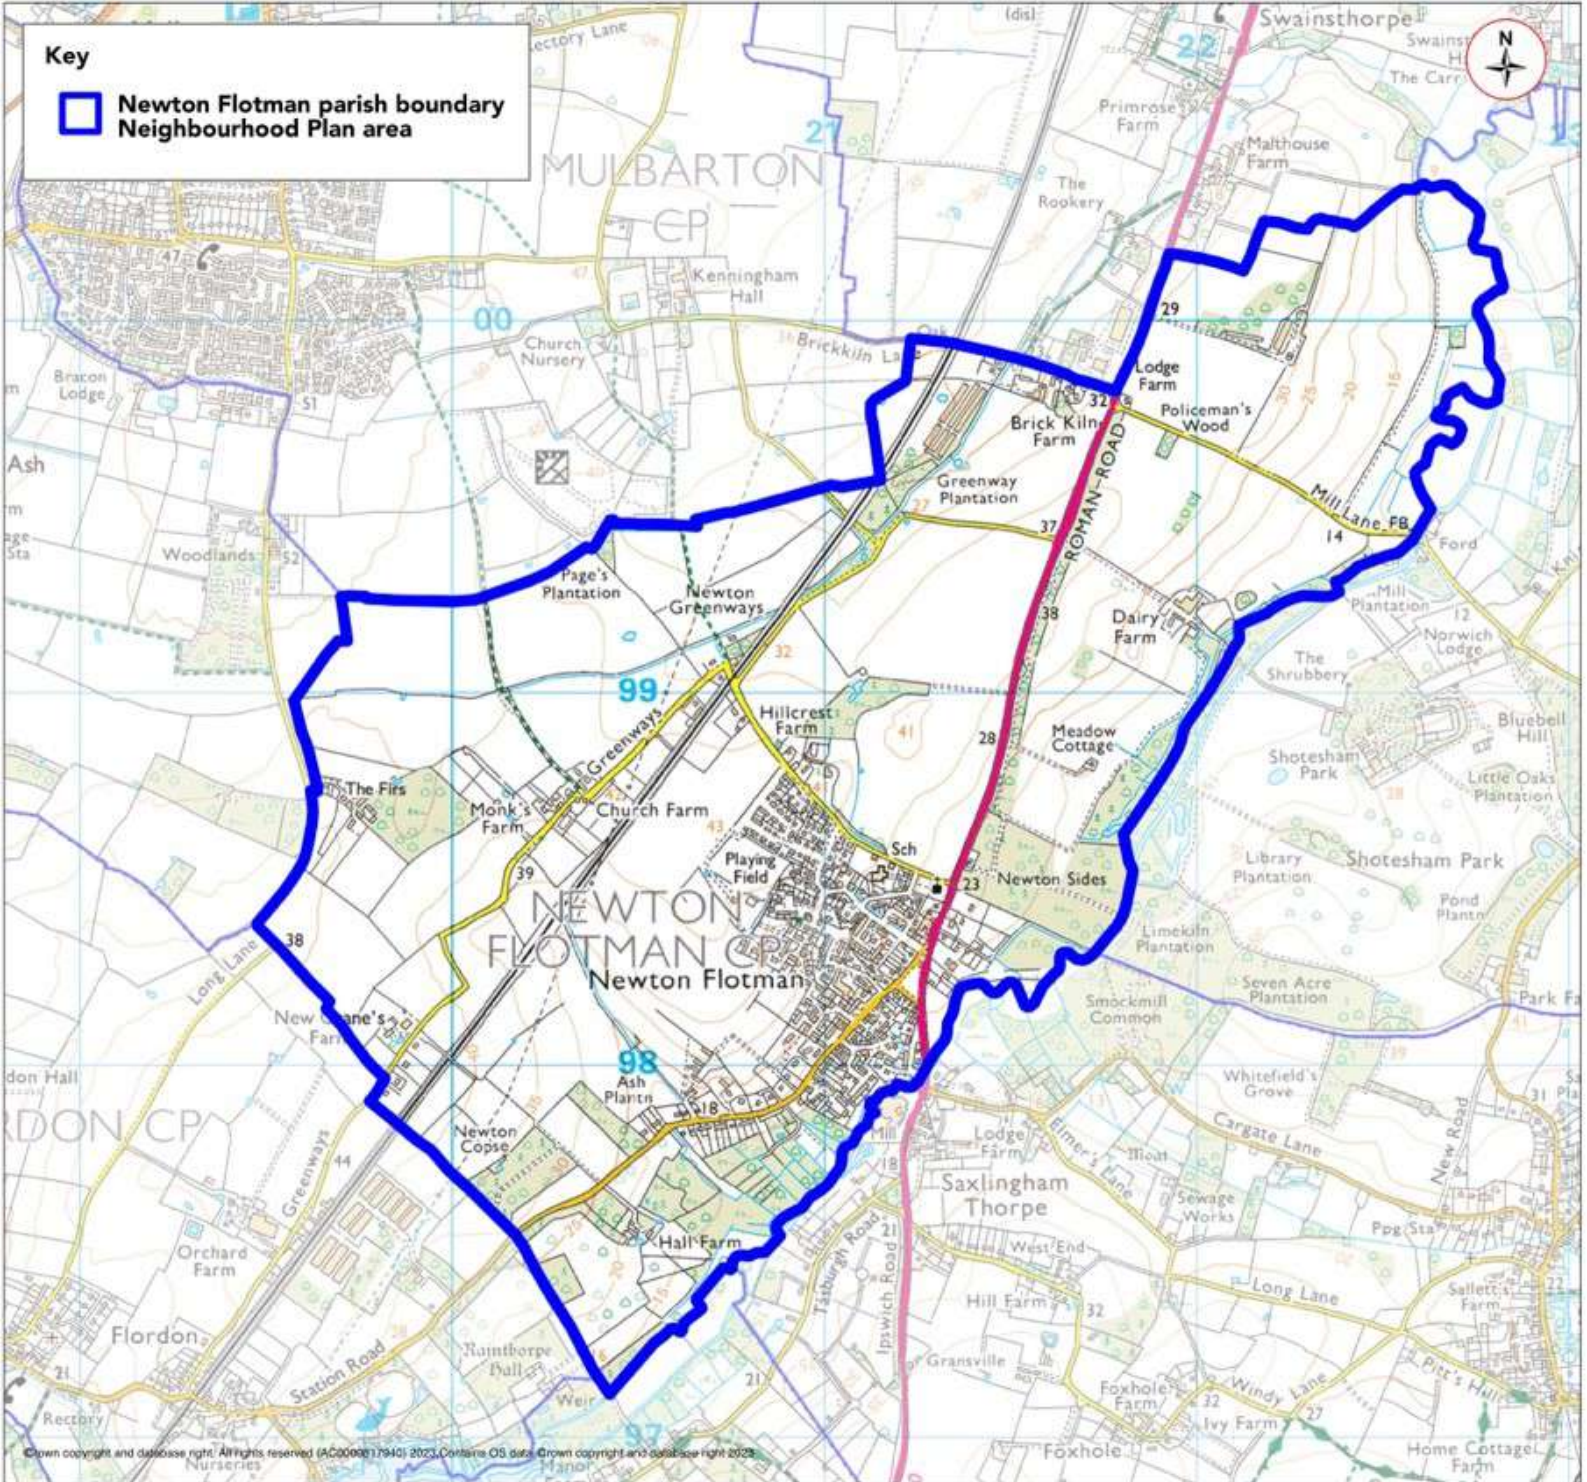

Key

-  Newton Flotman parish boundary
-  Neighbourhood Plan area

© Crown copyright and database right. All rights reserved. (AC0000017940) 2023. Contains OS data. Crown copyright and database right 2023.